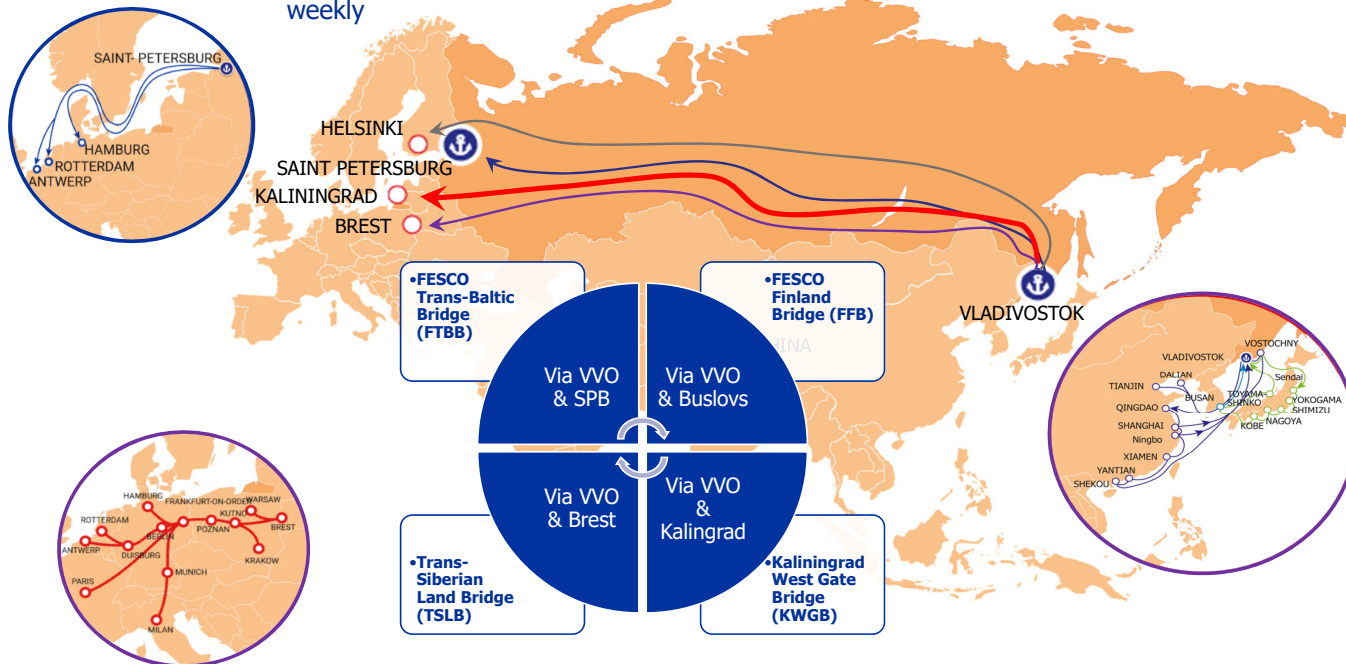

COMMERCIAL PORT OF VLADIVOSTOK (SeaPort)

45 % share in container turnover in the Far East

In-land TERMINALS

3 terminals: Novosibirsk, Tomsk, Khabarovsk

VEHICLES

> 1 000 trucks
in operation

CONTAINERS

> 105 000 TEU

JTSL Japan Trans-Siberian Line – more than 50 years of existence

www.fesco.com

Transit delivery time from Japan ports

	Vladivostok	Vostochny
Sendai	9 days	11 days
Yokohama	7 days	9 days
Shimizu	7 days	9 days
Nogoya	6 days	8 days
Kobe	5 days	7 days
Toyama-Shinko	1 days	4 days

JTSL Line is served with
m/v BAL BOAN & m/v ORTOLAN EPSILON

IMPORT BLOCK TRAINS FROM VLADIVODSTOK

www.fesco.com

Up to 40 trains departure to main Russia inland locations weekly

FESCO TRANSIT SERVICES

www.fesco.com

2-3 trains departure to Europe locations weekly

JTSL Initiatives & Suggestion for Ports of Call Change/Adding

www.fesco.com

JAPAN SEA COASTAL SERVICE
350 ~ 500 TEU VESSEL (biweekly)

- ✓ The JTSL volume of 2021 more than 25 000 TEUs
- ✓ Expected additional volume of goods carried for 2022 plus about 10 000 TEU