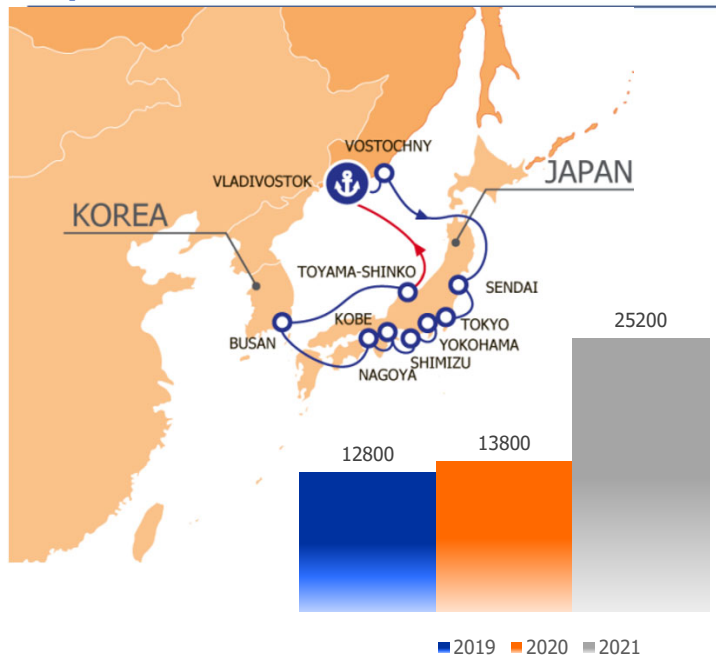

JTSL Japan Trans-Siberian Line – more than 50 years of existence

www.fesco.com

Transit delivery time from Japan ports

	Vladivostok	Vostochny
Sendai	9 days	11 days
Yokohama	7 days	9 days
Shimizu	7 days	9 days
Nogoya	6 days	8 days
Kobe	5 days	7 days
Toyama-Shinko	1 days	4 days