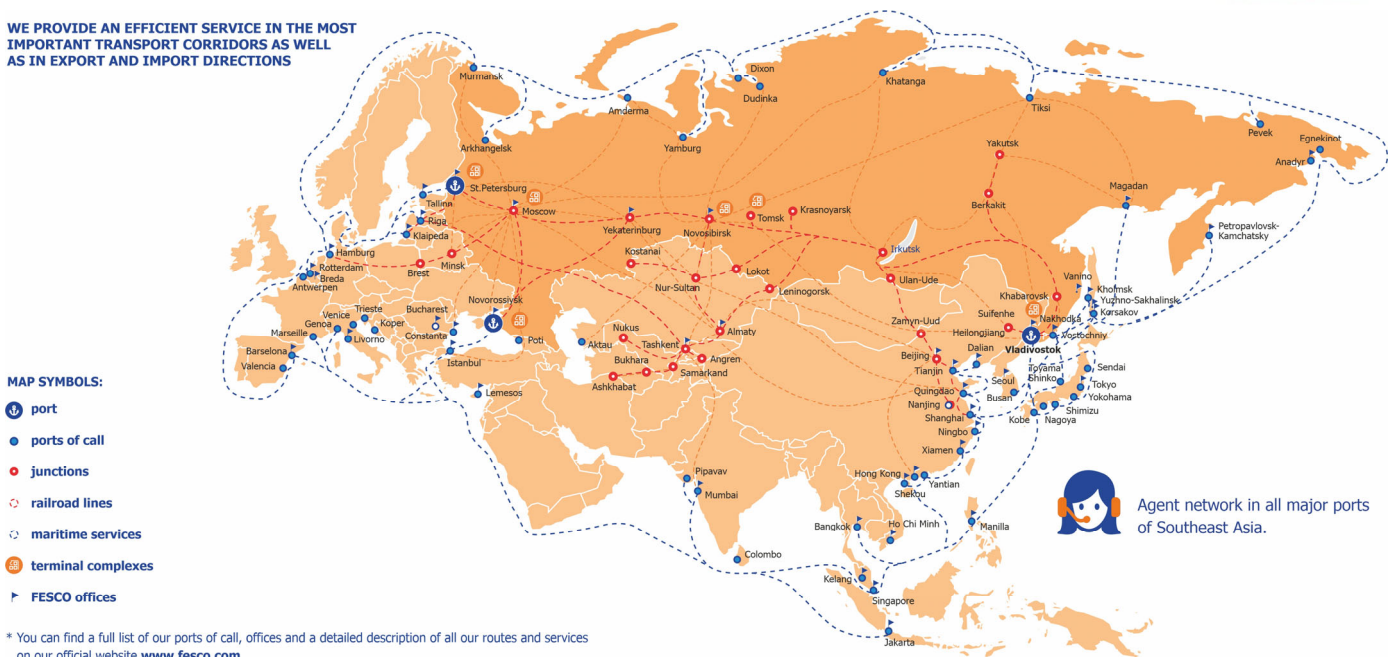

www.fesco.com

FESCO container services between Japan, Russia and Europe

Dmitry Mikhaylov

Head of Liner Division, FESCO INTEGRATED TRANSPORT, LLC (Vladivostok)

Niigata

January 25, 2022

FESCO TODAY

www.fesco.com

COMMERCIAL PORT OF VLADIVOSTOK (SeaPort)

45 % share in container turnover in the Far East

In-land TERMINALS

3 terminals: Novosibirsk, Tomsk, Khabarovsk

VEHICLES

> 1 000 trucks
in operation

CONTAINERS

> 105 000 TEU

DALREFTRANS
INNOVATIVE COLD CHAIN

DELIVERY COVERAGE ARE

www.fesco.com

WE PROVIDE AN EFFICIENT SERVICE IN THE MOST IMPORTANT TRANSPORT CORRIDORS AS WELL AS IN EXPORT AND IMPORT DIRECTIONS

* You can find a full list of our ports of call, offices and a detailed description of all our routes and services on our official website www.fesco.com

JTSL Japan Trans-Siberian Line – more than 50 years of existence

www.fesco.com

Transit delivery time from Japan ports

	Vladivostok	Vostochny
Sendai	9 days	11 days
Yokohama	7 days	9 days
Shimizu	7 days	9 days
Nogoya	6 days	8 days
Kobe	5 days	7 days
Toyama-Shinko	1 days	4 days